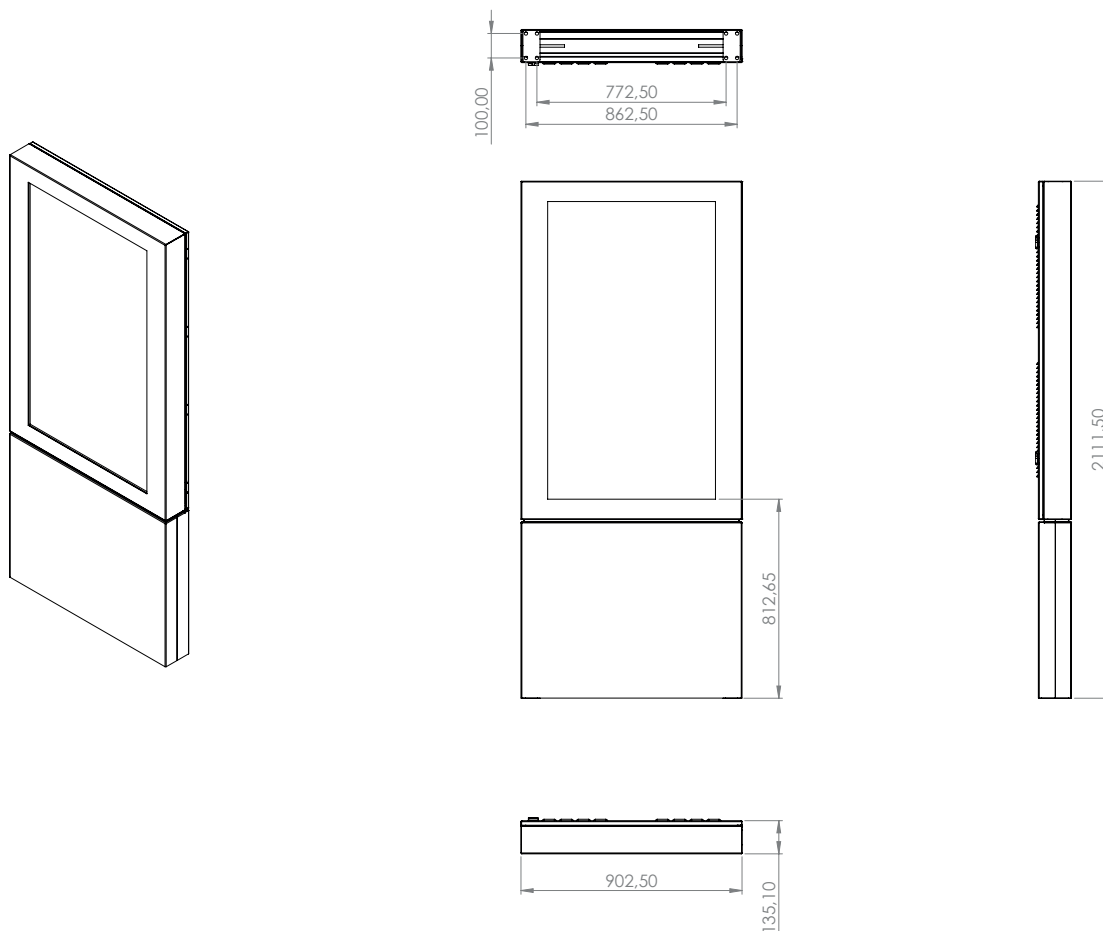

Quick and convenient access to the built-in components is possible via a door on the back.

designed for:

ScreenOut[®] 55XE4F-M

Outdoor totem for LG 55XE4F-M

Item no.: 2503

- Outdoor totem (powder coated)
- portrait format
- with corrosion-resistant plastic powder coating, highly weatherproof
- concealed cable routing with power supply inside the totem
- incl. connecting terminals for potential equalisation
- custom made screen mount for LG 55XE4F-M
- incl. door on the back for quick access
- air inlets and outlets are display specifically adapted
- ambient temperature range: -30 °C to +50 °C
- dimensions: H 2112 x W 903 x D 135 mm
- colour: dark grey